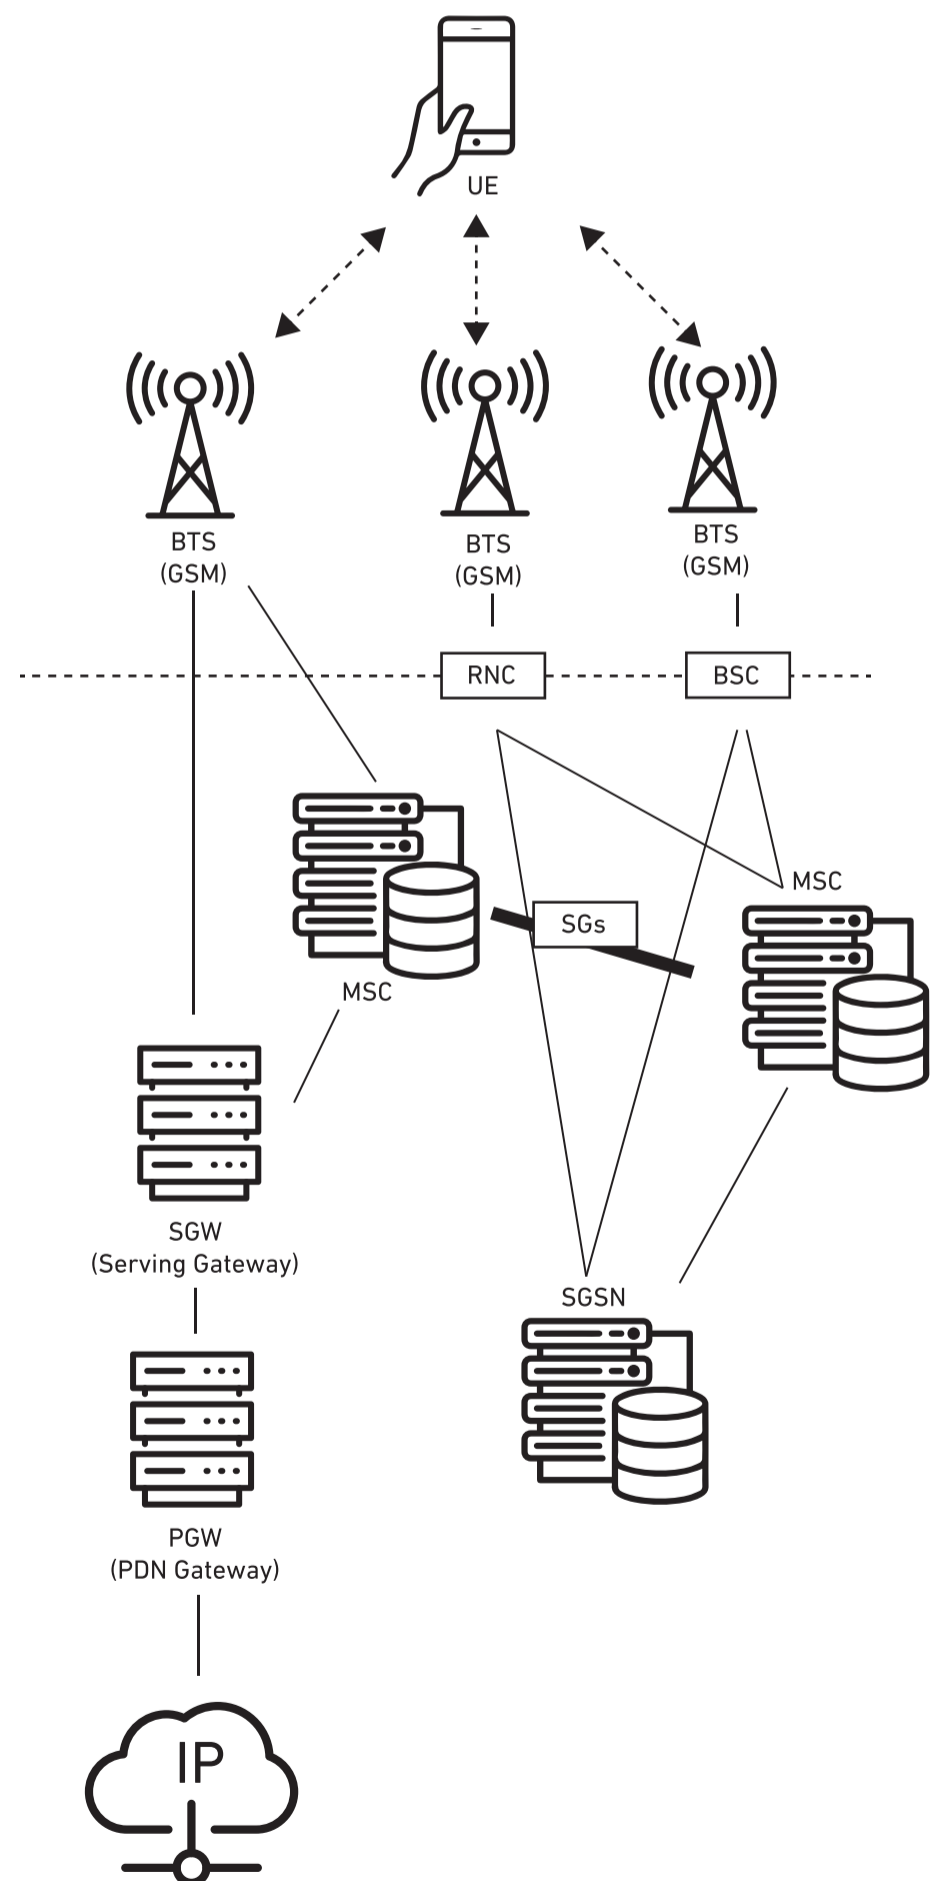

5G

Evolution to the next frontier

Understanding Mobile Networks Architectures - 5G Evolution & Implementation

The syllabus provides a detailed overview of mobile network architectures 3G to 5G. Including all key hardware elements, international standards, Australia's implementation specifics, network capabilities and limitations.

With several deployment methodologies, learners will be provided with a detailed understanding of:

- Macro Cells
- Micro Cells
- Pico Cells
- Small Cells
- WIFI handover

This module a prerequisite to PLI's other modules, this is especially important for learners who have not been exposed to mobile technologies previously.

In isolation, this module is ideal for managers and project managers alike, who require mobile infrastructure knowledge to execute current and future responsibilities.

ENQUIRE